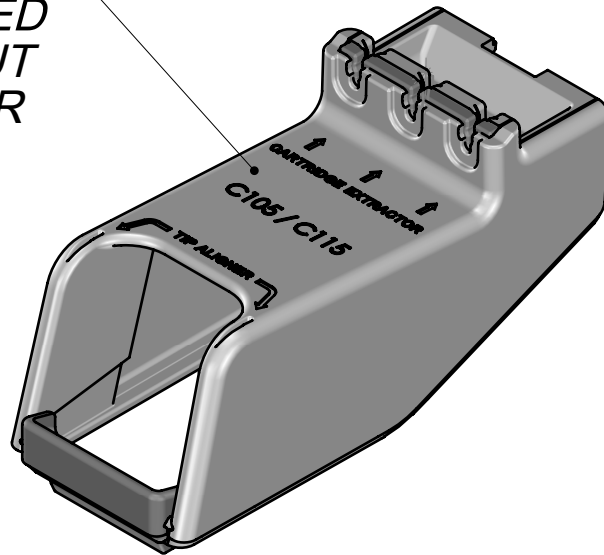

Ref: 0021101
C115 UPDATING KIT

CL3462 (x2)
SUPPLIED
WITHOUT
DRAWER

NT115-A (x2)